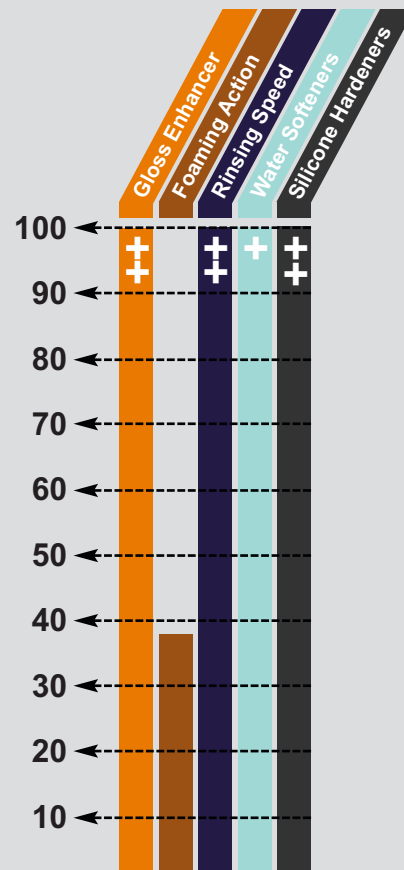

SURFACE SEALANT

PLEX-MASTER

**55 GALLONS
SALE $89.00**

Dan Galvin of East Coast Power Wash makes hundreds of thousands of dollars promoting his annual **PlexMaster** followup program

Contains Silicone Hardeners

Add 1-Gallon of PLEXMASTER to 10-gallons of water and further dilute through an Allison chemical injector at a rate of 20 parts water to 1 part diluted product.

Requires a very quick and easy rinse.

5-GALLONS MAKES 55-GALLONS #PLE55 ~~-$119.67~~

SHIPPING INCLUDED

To determine which product is best suited for you visit our website at www.envirospec.com

Mildew Retardant & Surface Protector with Gloss Enhancers

Specifically formulated for the Exterior House Washing Industry

Plex-Master is a blend of silicone & silicone hardener, polymer and mildew retardant that will enhance the appearance of Vinyl and Aluminum Siding, Painted Wood and Metal surfaces after cleaning. Plex-Master is also an excellent product that will eliminate or substantially reduce the reformation of mold and mildew on all surfaces.

Plex-Master provides a distinctive edge that will separate the Professional Contract Cleaner from the "Splash 'N Dash" house washer. For just pennies per job the contract cleaner can provide the homeowner with a 'cleaner clean' and a 'brighter shine' that will last much longer than that of their closest competitor.

When you explain the advantages of using environment friendly products that will leave the soil exactly the way you found it and the added benefit of the Plex-Master application you have virtually left your competitors in the 'dust (dirt).' With the addition of this product to your sales presentation you will be washing houses from $400.00 and up even though your competitor quoted them for $79.95. This is a fact that has been proven time and time again.

Mildew, which will form on virtually anything, will be much easier to remove when the surface has been coated with Plex-Master. In most cases the homeowner will be able to keep the surface looking *alive* and free of mildew for up to 1-year with an occasional rinse down using a standard garden hose. Another great feature of Plex-Master is that once applied and rinsed before it has been allowed to dry, the windows will be 'squeaky' clean.

Plex-Master - the product that separates you from everyone else!